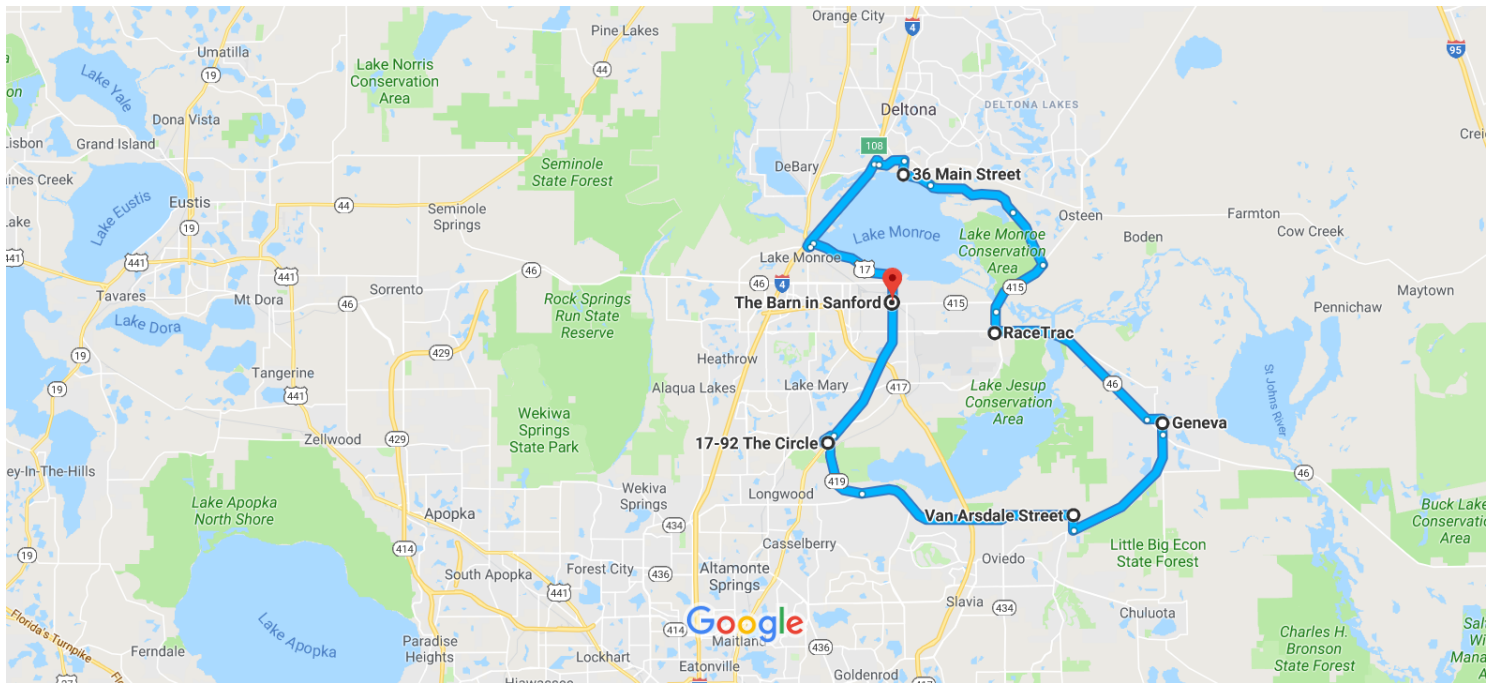

The Barn in Sanford to The Barn in Sanford

Drive 50.2 miles, 1 h 24 min

Map data ©2018 Google 2 mi

The Barn in Sanford

1200 S French Ave, Sanford, FL 32771

Drive from US-17 N/US-92 E/W Seminole Blvd and I-4 E to Deltona. Take exit 108 from I-4 E

- 12 min (8.5 mi)
- ↑ 1. Head north on S French Ave toward W 12th St
1.1 mi
- ↑ 2. Continue onto US-17 N/US-92 E/W Seminole Blvd
3.0 mi
- ↶ 3. Turn left onto State Hwy 431
0.2 mi
- ↗ 4. Turn right to merge onto I-4 E
3.9 mi
- ↘ 5. Take exit 108 toward Deltona/DeBary
0.4 mi

16 min (9.9 mi)

RaceTrac

4115 E, State Rd. 46, Sanford, FL 32771

- ↑ 14. Head west toward Cameron Ave N
282 ft
- ↻ 15. Turn right onto Cameron Ave N
207 ft
- ↻ 16. Turn right onto FL-46 E
6.7 mi
- ↶ 17. Turn left onto Ave C
0.5 mi
- ↻ 18. Turn right onto 1st St
0.1 mi
- ↶ 19. Turn left at the 1st cross street onto E Main St
59 ft

18 min (10.7 mi)

17-92 The Cir

Longwood, FL 32750

- ↑ 30. Head southwest on US-17 S/US-92 W toward Sunset Dr
121 ft
- 31. Turn right onto Sunset Dr
0.2 mi
- 32. Turn right onto N Ronald Reagan Blvd
0.4 mi
- ↶ 33. Use the left 2 lanes to turn left onto US-17 N/US-92 E
[Pass by Domino's Pizza \(on the left in 4.9 mi\)](#)
[Destination will be on the left](#)
5.4 mi